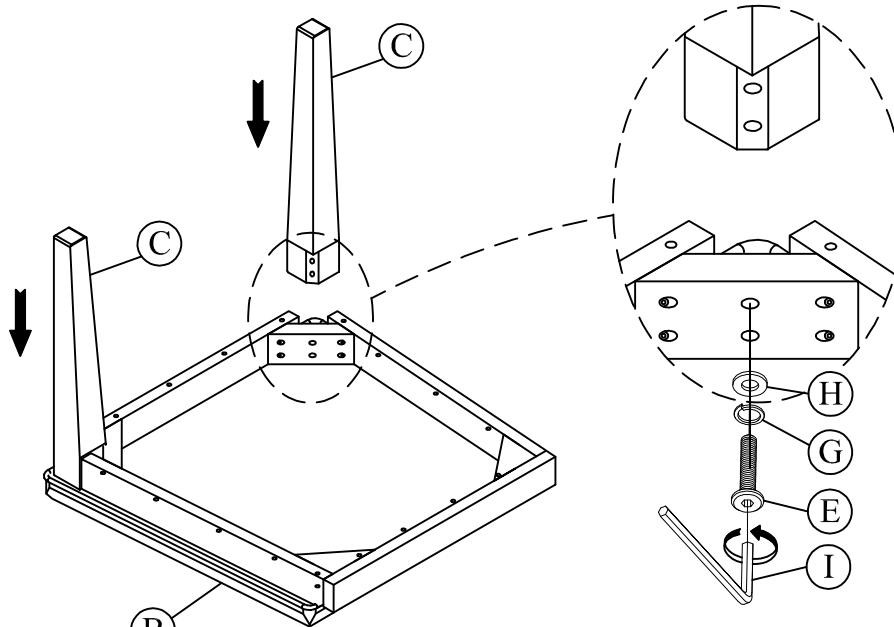

Warning :

- Be sure to check all packing material carefully for small parts, which may have come loose inside the carton during shipment.
- To prevent possible scratches and damage, this furniture must be assembled on a soft surface such as a blanket or carpet.

Components and Hardware List

Chair Back 1 pc.	Seat Frame 1 pc.	Front Leg 2 pcs.	Allen Head Bolt Ø5/16"-18 x 3"	
Allen Head Bolt Ø5/16"-18 x 2"	Allen Head Bolt Ø5/16"-18 x 1-1/2"	Spring Washer Ø5/16"xØ13x1.5	Flat Washer Ø5/16"x Ø19x1.5	Allen Key M4 x 2-1/2"

STEP 1

STEP 2